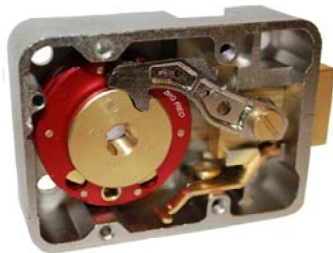

BIG RED® SAFE LOCKS
2017 SUGGESTED RETAIL PRODUCT PRICE SHEET
www.bigredsafelocks.com (877) 423-8073

GROUP 2 MECHANICAL LOCKS

CDL-3-000, 3-Wheel with standard Brass Locking Bolt	70.00
CDL-4-000, 4-Wheel with standard Brass Locking Bolt	79.00

LIST

GROUP 2M MECHANICAL LOCKS

CDL-3M-000, 3-Wheel with standard Brass Locking Bolt	78.00
CDL-4M-000, 4-Wheel with standard Brass Locking Bolt	88.00

FRONT READ DIAL & RING SETS

NON- KEY LOCKING

DR7011PC – Rubber Grip – Polished Chrome	39.00
DR7012SC – Rubber Grip – Satin Chrome	36.00
DR7013PB – Rubber Grip – Polished Brass	42.00
DR7014BW – Rubber Grip – Black/White	31.00

KEY LOCKING

DR7011K-PC – Rubber Grip – Polished Chrome	43.00
DR7012K-SC – Rubber Grip – Satin Chrome	40.00
DR7013K-PB – Rubber Grip – Polished Brass	46.00
DR7014K-BW – Rubber Grip – Black/White	35.00

NON- KEY LOCKING