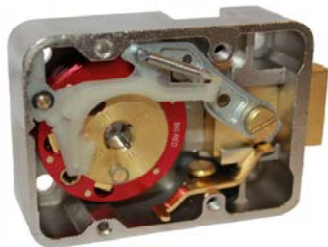

BIG RED® SAFE LOCKS
2017 SUGGESTED RETAIL PRODUCT PRICE SHEET
www.bigredsafelocks.com (877) 423-8073

GROUP 2 MECHANICAL LOCKS

CDL-3-000, 3-Wheel with standard Brass Locking Bolt	70.00
CDL-4-000, 4-Wheel with standard Brass Locking Bolt	79.00

LIST

GROUP 2M MECHANICAL LOCKS

CDL-3M-000, 3-Wheel with standard Brass Locking Bolt	78.00
CDL-4M-000, 4-Wheel with standard Brass Locking Bolt	88.00

FRONT READ DIAL & RING SETS

NON- KEY LOCKING

DR7011PC – Rubber Grip – Polished Chrome	39.00
DR7012SC – Rubber Grip – Satin Chrome	36.00
DR7013PB – Rubber Grip – Polished Brass	42.00
DR7014BW – Rubber Grip – Black/White	31.00

KEY LOCKING

DR7011K-PC – Rubber Grip – Polished Chrome	43.00
DR7012K-SC – Rubber Grip – Satin Chrome	40.00
DR7013K-PB – Rubber Grip – Polished Brass	46.00
DR7014K-BW – Rubber Grip – Black/White	35.00

NON- KEY LOCKING